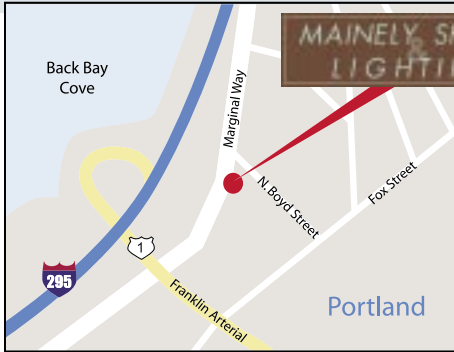

MAINELY SHADES
& LIGHTING

Visit our showroom located at 281 Marginal Way in Portland. We're easy to find directly off I-295, with plenty of available parking.

We're open Monday - Friday 8:30 am to 5:30 pm,
Saturdays 10 am to 2 pm, or by appointment.
207-797-7568

Your personal invitation to Mainely Shades & Lighting
with a very special offer.

PRSR STD
US Postage
PAID
Permit #1
Portland, ME

*A special offer
awaits you*

*at the
Mainely Shades
& Lighting
showroom in
Portland.*